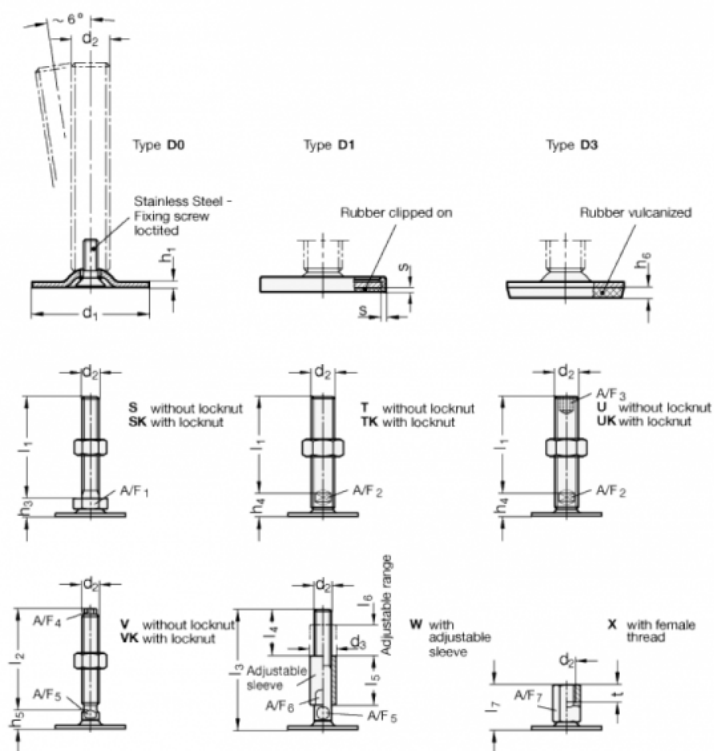

Article number: 204180M20200D0T  
 Description: E+G levelling foot  
 GN 41-80-M20-200-D0-T  
 Note: T Without nut, Wrench flat at the bottom

## Measures

- A/F2 = 15
- d1 = 80
- d2 = M20
- h1 = 3
- h4 = 18
- h6 =
- l1 = 200
- s =